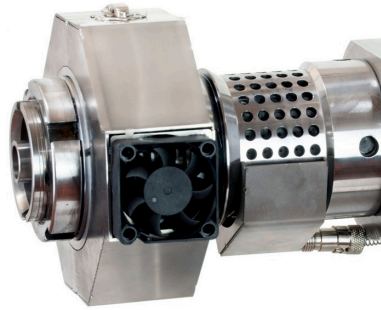

COLD PRESS EQUIPMENT

BUNKER

COLLER

TABLE

MIXING BOILER | BOILER

COLD PRESS SPARE PARTS

FILTER

STAR HOLDER

SHAFT

STAR

BODY

NUT